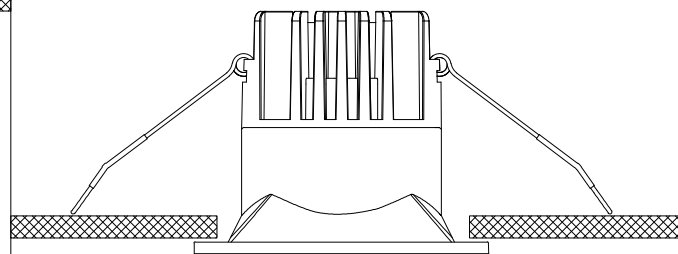

Product Name: OKOS 10W CCT SWITCH

Cut out : 75x75mm

1

2

3

4

Model: AZ5992 ,AZ5994

5