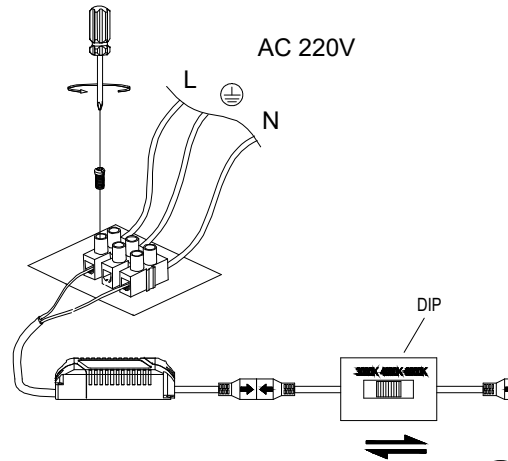

Product Name: OKOS 10W CCT SWITCH

Cut out : 75x75mm

1

2

3

4

Model: AZ5992 ,AZ5994

5